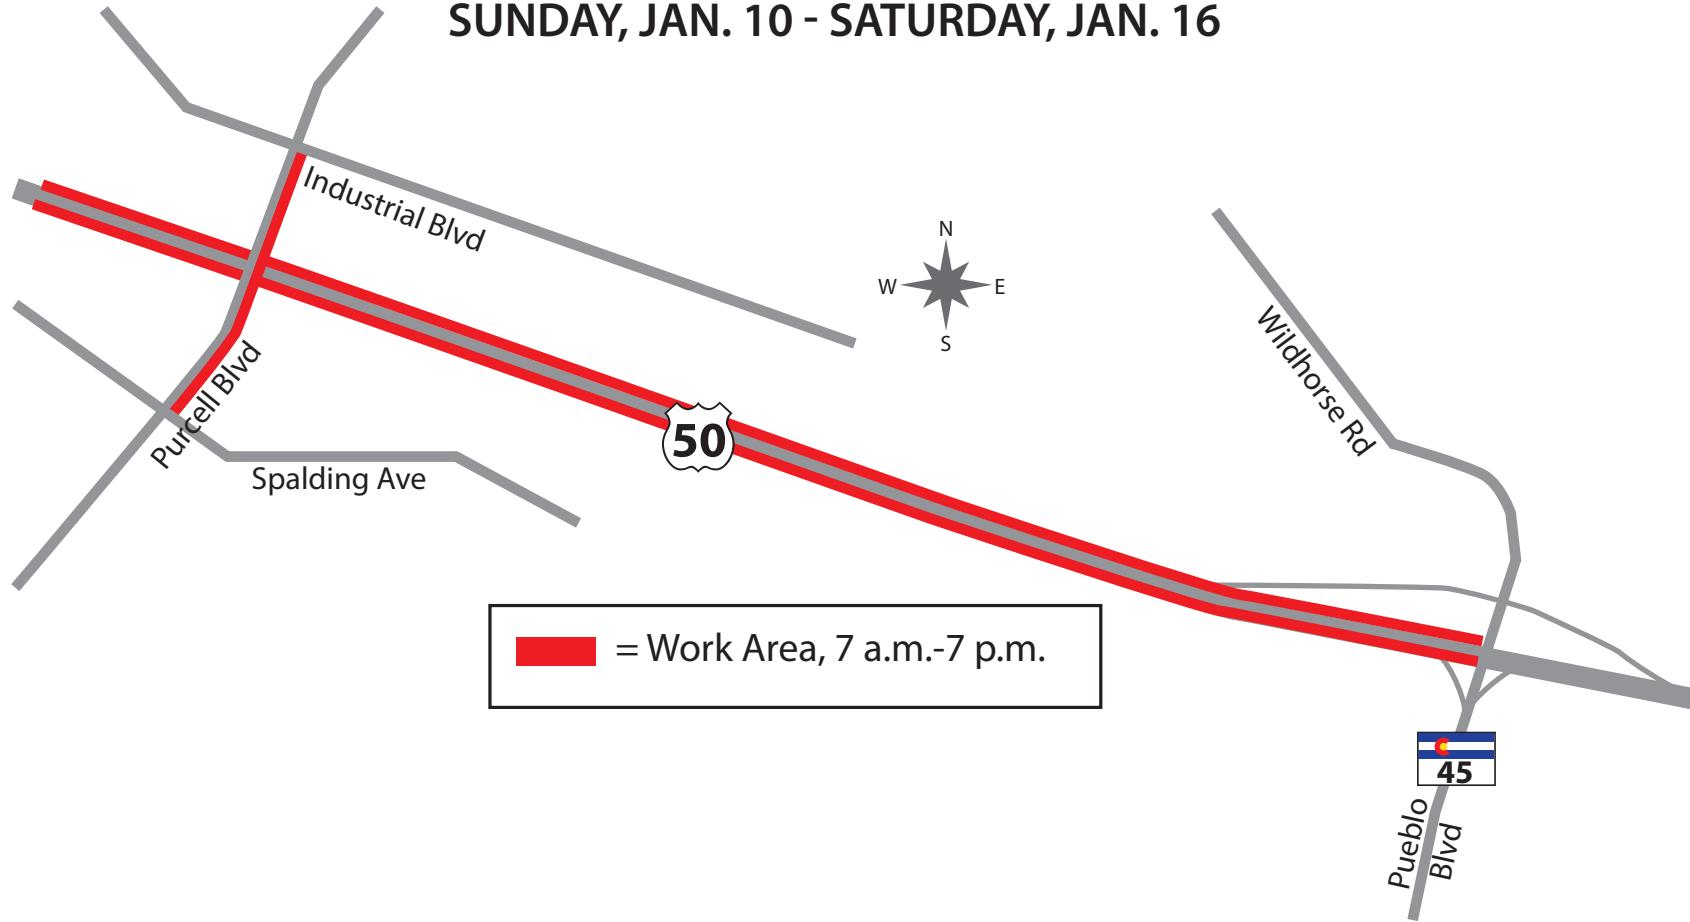

SUNDAY, JAN. 10 - SATURDAY, JAN. 16

 = Work Area, 7 a.m.-7 p.m.